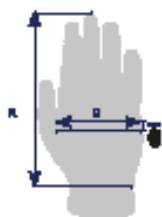

KeepSAFE Grip Latex Palm Coated Glove

Product Code(s) Supplier code 751022	Code	Size
	303028	Yellow Liner with Orange Crinkle Latex Palm Coating
	303026	Yellow Liner with Green Crinkle Latex Palm Coating
Features	Seamless knitted liner with crinkle latex coating	
	Crinkle latex palm coating is highly resilient and provides excellent grip in both wet and dry conditions	
	The seamless knitted liner is breathable and comfortable, reducing hand fatigue	
	Elasticated knitwrist offering a secure and comfortable fit	
Standards	Conforms to EN388:2016 2.1.4.3.X	
Material	10 gauge polyester shell latex dipped	
Applications	Ideal for labouring, ground work, scaffolding, paving, bricklaying, automotive engineering, automotive maintenance and repair, warehouse work, refuse collection and general handling	
Size	8, 9, 10, 11	
Packaging	Packs of 12 - 120 Per Case	

Green crinkle latex

Size Chart				
Measurements in (mm)	8 (M)	9 (L)	10 (XL)	11 (2XL)
Hand Length (A)	182	192	204	215
Hand Circumference (B)	203	229	254	279

For further information:

Bunzl, 671 London Road, Isleworth, TW7 4EX ☎ 0208 560 1244 🌐 greenham.com