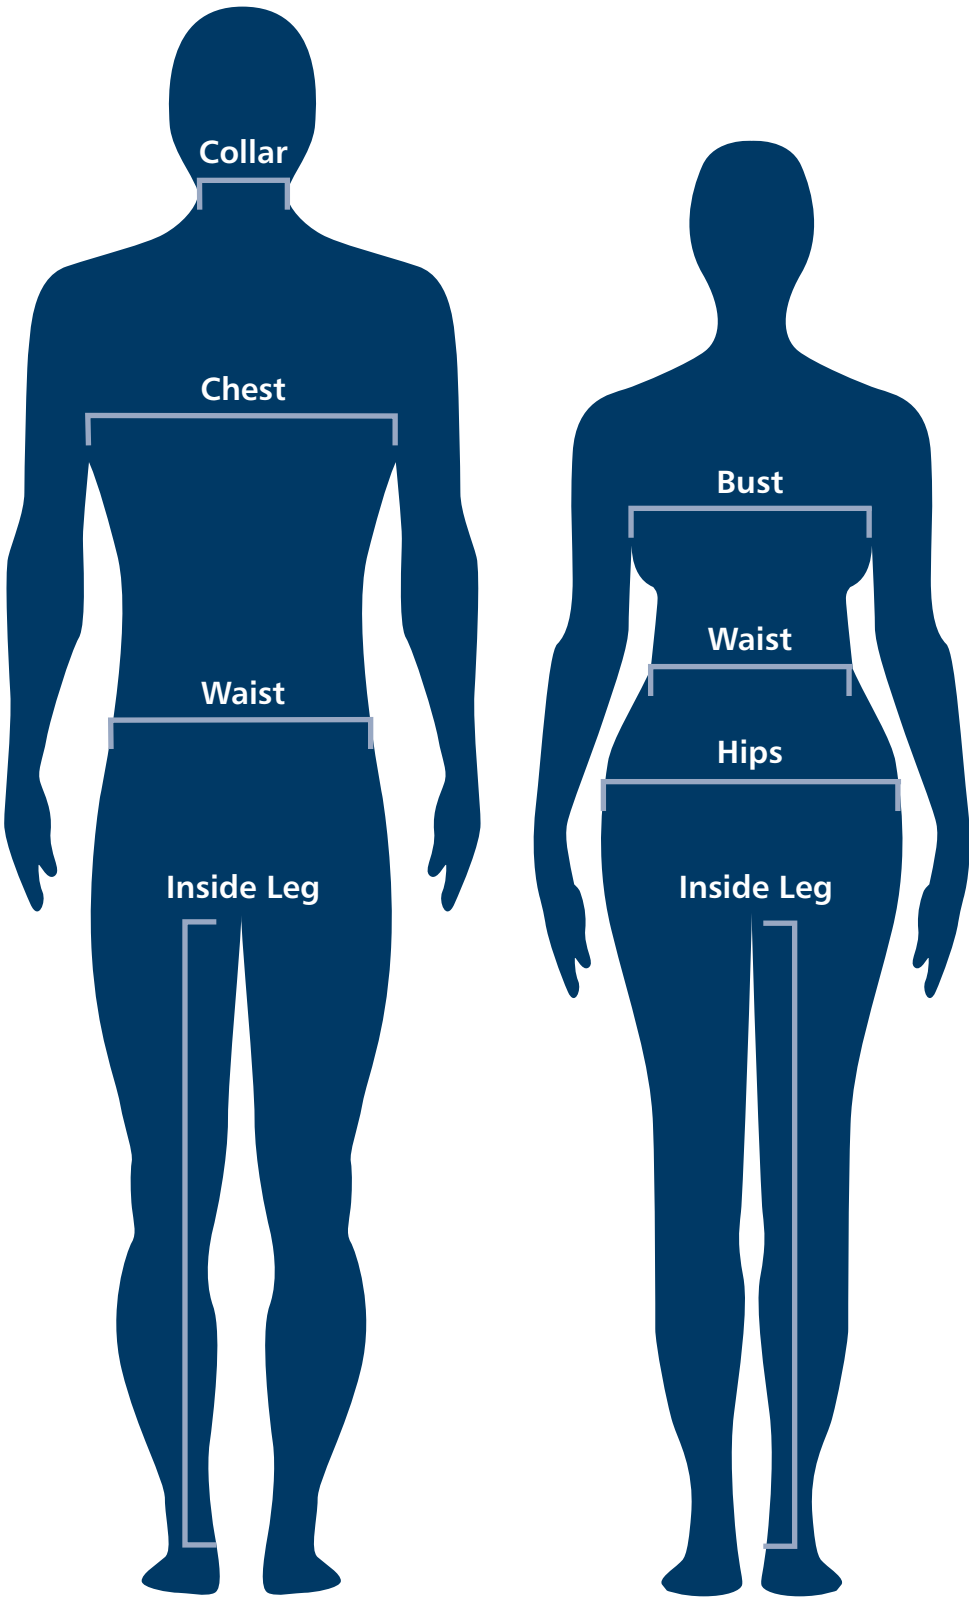

Size Charts

Size Charts

Ensuring the correct size is a key element to achieving both safety and comfort. We recommend that you use the sizing guidelines for each of the brands within our catalogue.

When taking measurements please do so over lightweight clothing.

These size charts should be used for guidance only as manufacturing tolerances may vary slightly.

Points Of Measure

Men

Collar

Measure around the base of your neck, where a collar sits.

Chest

For your chest size place tape measure loosely under the arms (over the shoulder blades) around the fullest part of the chest.

Waist

Measure around the natural waist keeping the tape measure slightly loose.

Inside Leg

Measure from the inside leg at the crotch to where the trouser hem sits on the shoe.

Ladies

Bust

Place the tape measure under your arms, over your shoulder blades and across the fullest part of your bust. Remember to breathe out first.

Waist

Measure around the natural waist keeping the tape measure slightly loose.

Hips

Measure around the fullest part of your bottom at the top of the leg, at about 20cm/8" below your natural waist.

All clothing sizes are shown in inches.